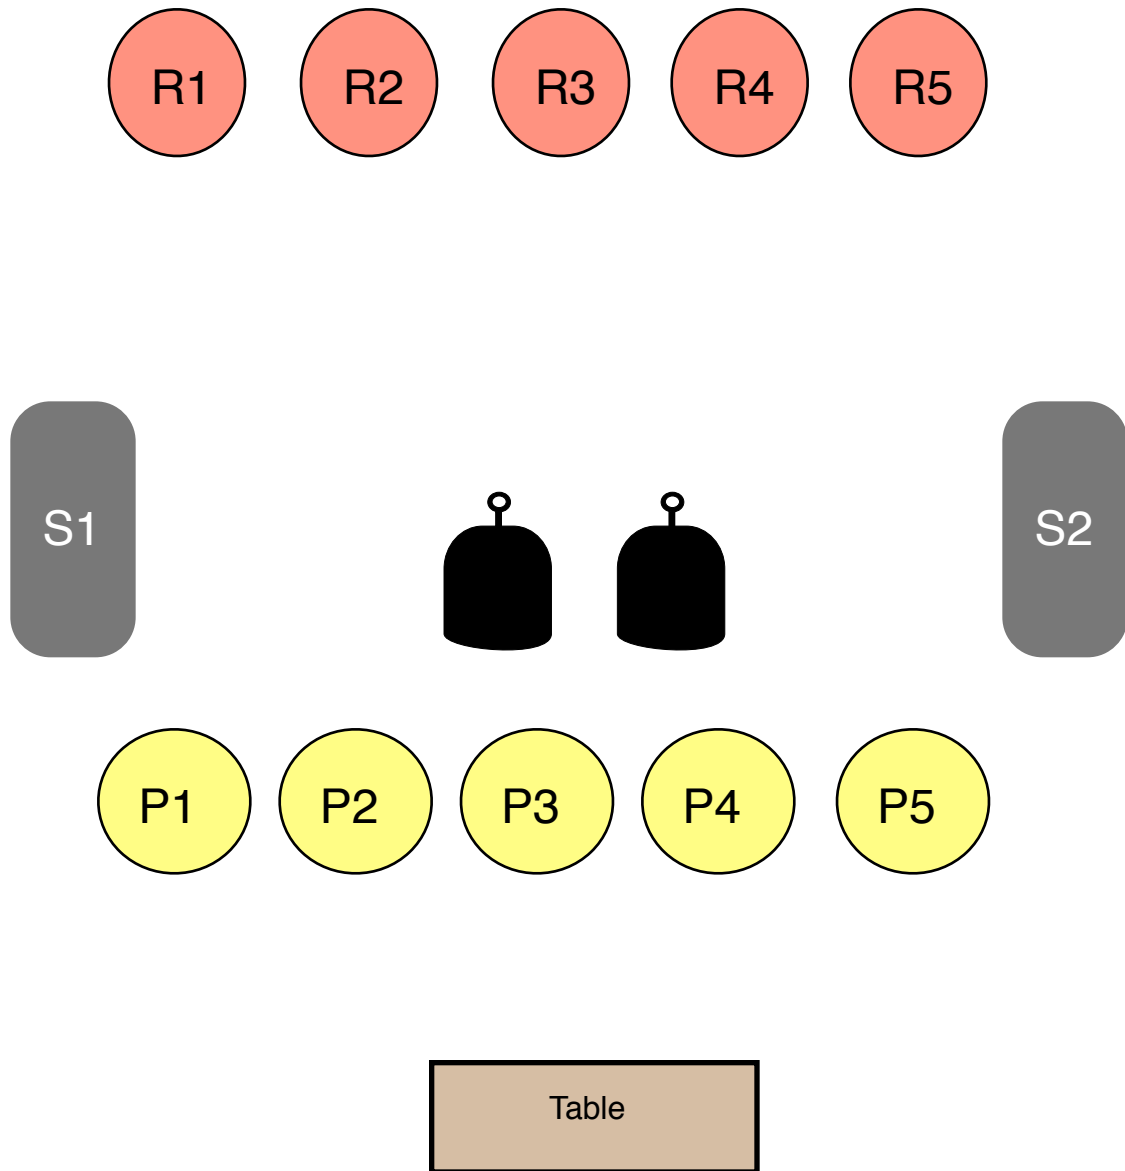

Stage 6

Ammo: 10 pistol, 10 rifle, 4+ shotgun

Rifle and Shotgun staged on table.

Starting Position

Standing behind table with two safely holstered pistols, hands on hat.

ATB, Engage rifle targets (P1-R1-P2-R2-P3-R3-P4-R4-P5-R5)

Sweep. Make rifle safe.

Engage pistol targets in 2 sweeps (P1-P2-P3-P4-P5-P1-P2-P3-P4-5).

Engage shotgun targets once each.