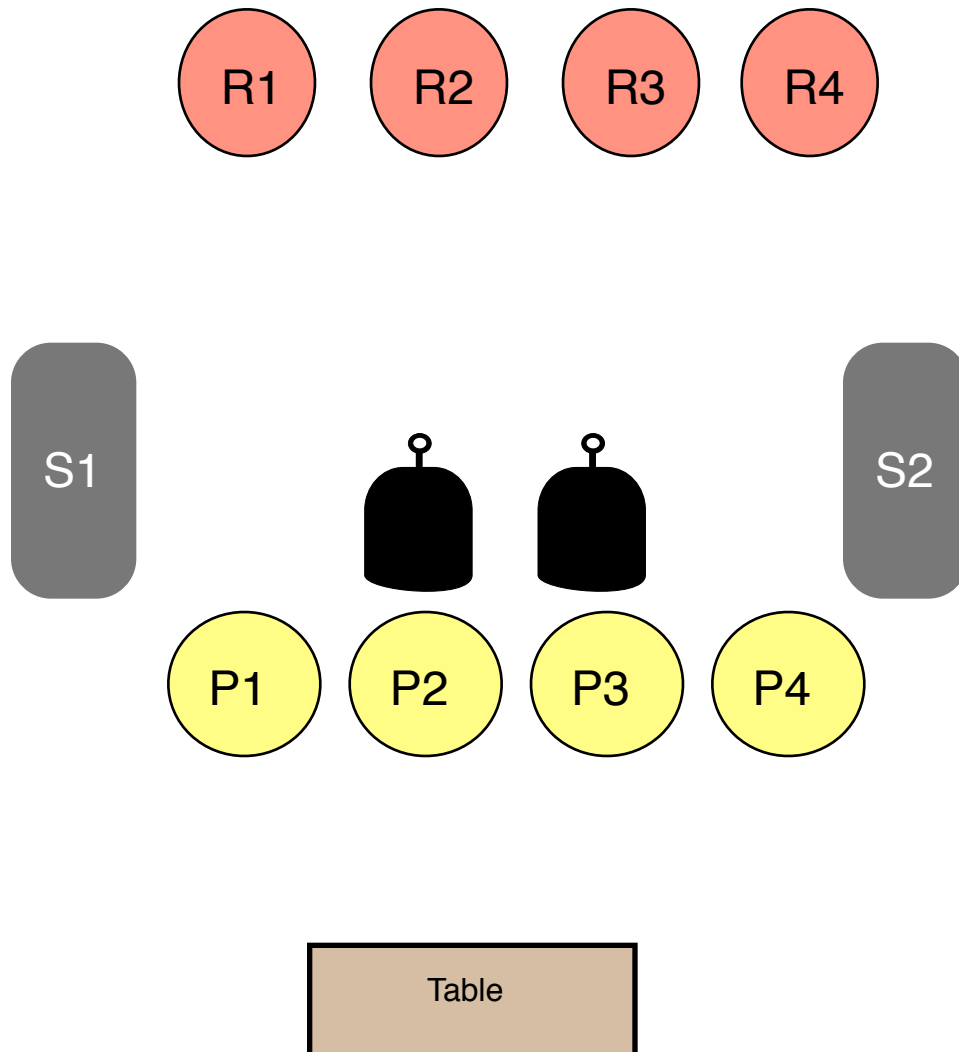

Stage 4

Ammo: 10 pistol, 10 rifle, 4+ shotgun

Rifle and Shotgun staged on table.

Starting Position

Standing behind table with two safely holstered pistols, with hands on pistols.

ATB, engage pistol targets in a Progressive Sweep, (1-2-2-3-3-3-4-4-4-4).

Engage rifle targets in a Progressive Sweep, (1-2-2-3-3-3-4-4-4-4) Make rifle safe.

Engage shotgun targets once each.

Pistol & Rifle targets may be engaged starting from either end.