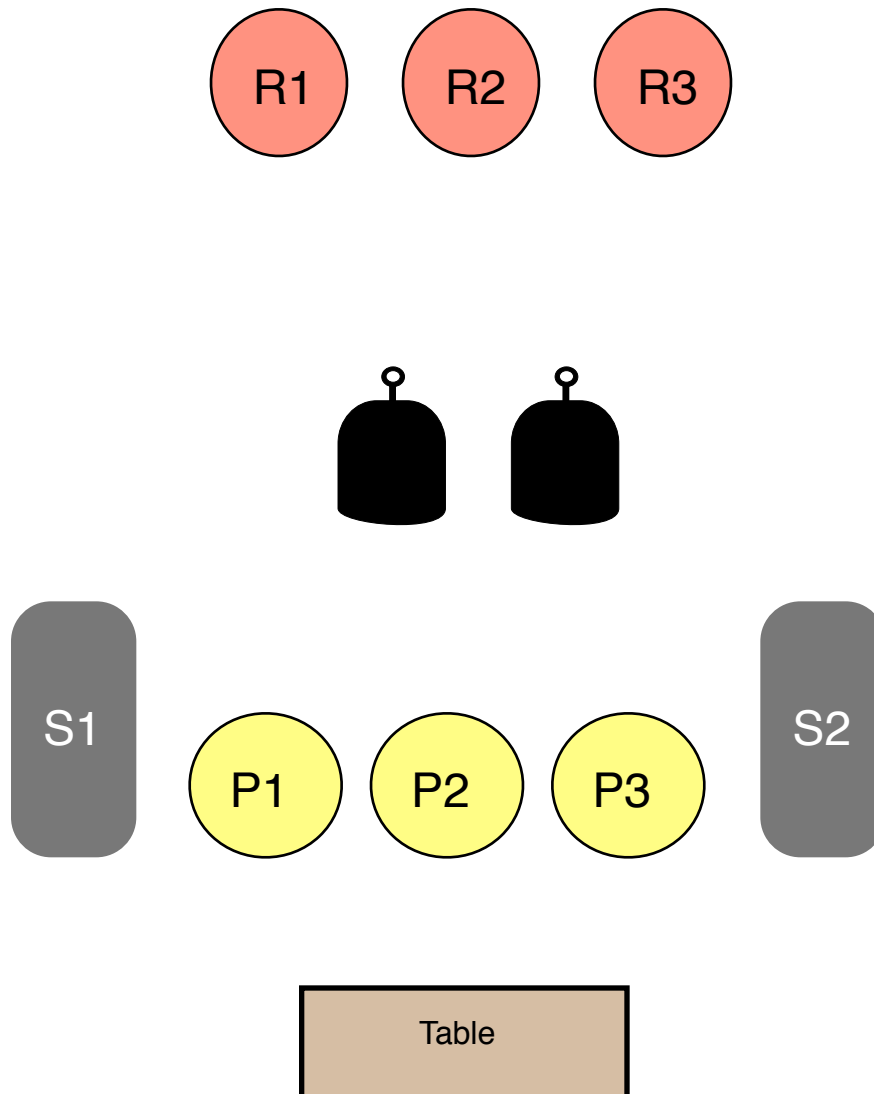

## Stage 1

Ammo: 10 pistol, 10 rifle, 4+ shotgun

**Rifle and Shotgun staged on table.**

### **Starting Position**

**Standing behind table with two safely holstered pistols, hands flat on table.**

**ATB, engage rifle targets in a double tap Nevada Sweep, (R1-R1-R2-R2-R3-R3-R2-R2-R1-R1). Make rifle safe.**

**Engage pistol targets in a double tap Nevada Sweep, (P1-P1-P2-P2-P3-P3-P2-P2-P1-P1). Engage shotgun fallers and bells once each.**

**Rifle & pistols targets may be engaged starting from either side.**

## Stage 2

Ammo: 10 pistol, 10 rifle, 4+ shotgun

**Rifle and Shotgun staged on table.**

**Starting Position**

**Standing behind table with two safely holstered pistols, hands on hat.**

**ATB, engage rifle targets in a Kansas Sweep, (R1-R1-R2-R2-R3-R3-R2-R1-R2-R3). Make rifle safe.**