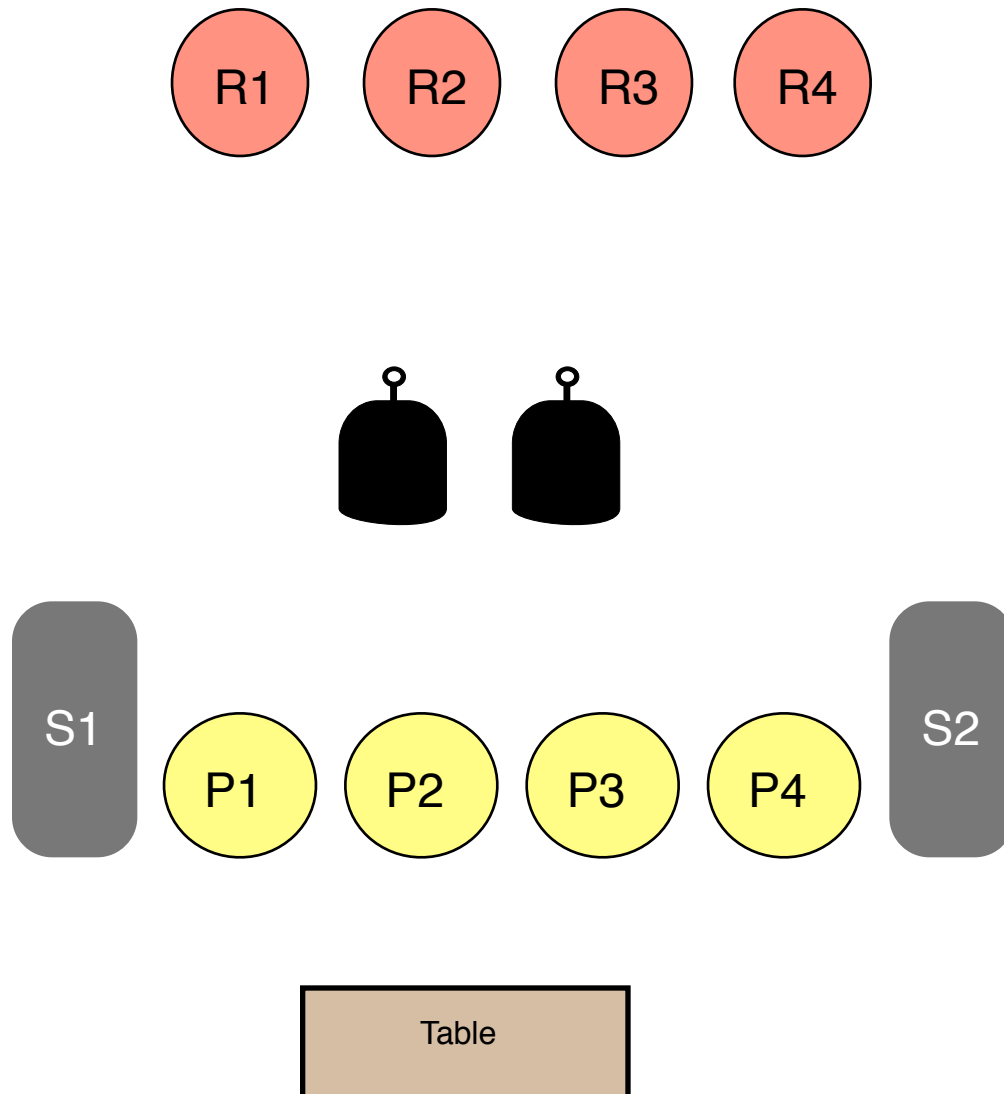

### **Starting Position**

**Standing behind table with two safely holstered pistols, hands flat on table.**

**ATB, engage rifle targets in a double tap Nevada Sweep, (R1-R1-R2-R2-R3-R3-R2-R2-R1-R1). Make rifle safe.**

**Engage pistol targets in a double tap Nevada Sweep, (P1-P1-P2-P2-P3-P3-P2-P2-P1-P1). Engage shotgun fallers and bells once each.**

**Rifle & pistols targets may be engaged starting from either side.**

## Stage 2

Ammo: 10 pistol, 10 rifle, 4+ shotgun

**Rifle and Shotgun staged on table.**

**Starting Position**

**Standing behind table with two safely holstered pistols, hands on hat.**

**ATB, engage rifle targets in a Kansas Sweep, (R1-R1-R2-R2-R3-R3-R2-R1-R2-R3). Make rifle safe.**

## Stage 3

Ammo: 10 pistol, 10 rifle, 4+ shotgun

**Rifle and Shotgun staged on table.**

**Starting Position**

**Standing behind table with two safely holstered pistols.**

**ATB, engage PISTOL targets in a Nevada Sweep, (P1-P2-P3-P4-P3-P2-P1-P2-P3-P4). Engage RIFLE targets in a Nevada Sweep, (R1-R2-R3-R4-R3-R2-R1-R2-R3-R4). Make Rifle safe.**