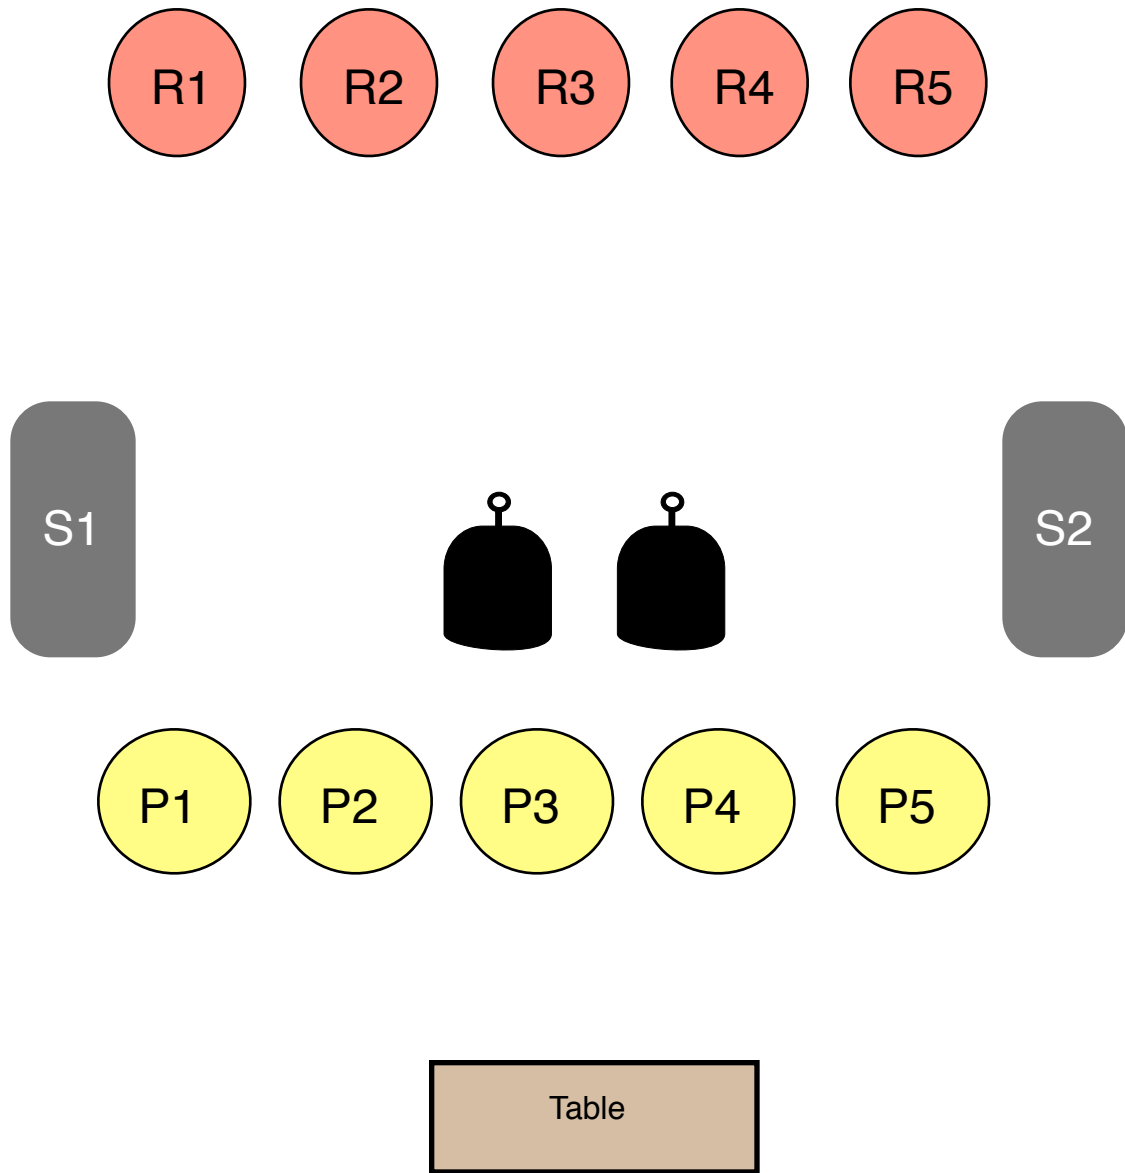

Stage 5

Ammo: 10 pistol, 10 rifle, 4+ shotgun

Shotgun staged on table.

Starting Position

Standing behind table with two safely holstered pistols, rifle in hand.

ATB, Engage rifle targets in a Oregon Trail Sweep, starting from either side. (R1-R1-R1-R2-R3-R3-R4-R5-R5-R5) Make rifle safe.

Engage pistol targets in a Oregon Trail Sweep, starting at either end. (P1-P1-P1-P2-P3-P3-P4-P5-P5-P5).

Engage shotgun targets inside, inside, outside, outside, once each.