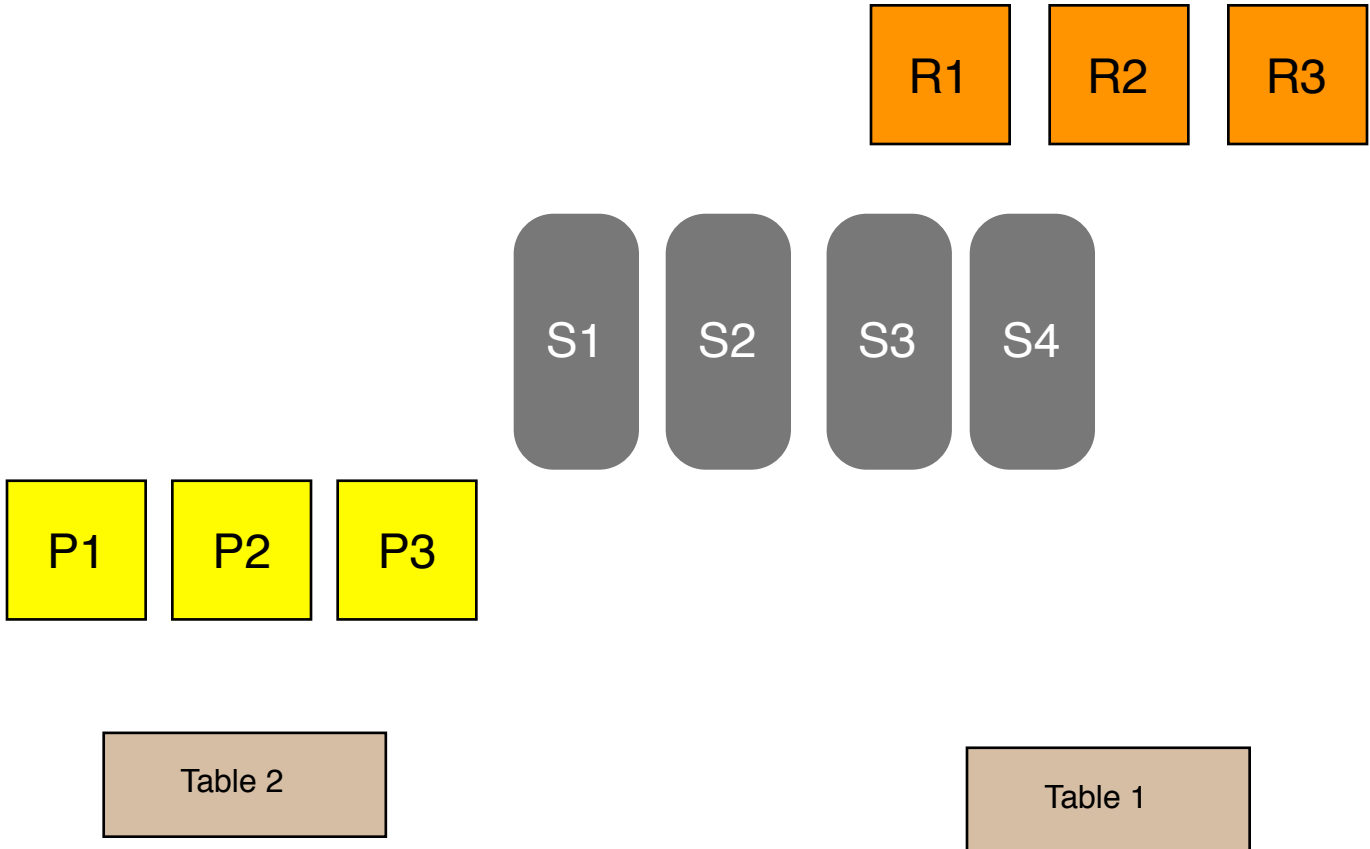

Stage 3

Rifle 10 Pistol 5 each Shotgun as needed.

Rifle staged on table 1, Shotgun staged on table 2. Shooter starts behind table 1 with hands on pistols. When ready say I'm ready. ATB with rifle, engage rifle targets in a Nevada sweep from either end (R1,R2,R3,R4,R3,R2,R1,R2,R3,R4). Make rifle safe. Move to table 2, with shotgun, engage fallers till down. Make shotgun safe. From behind table 2 engage pistol targets in a Nevada sweep from either end. (P1,P2,P3,P4,P3,P2,P1,P2,P3,P4). Take long guns to unloading table

Stage 4

Rifle 10 Pistol 5 each Shotgun as needed.

Rifle and Shotgun staged on table 1. Shooter starts behind table 2 with hands on pistols. When ready, say I'm ready. ATB, with pistols engage pistol targets in Kansas sweep (P1-P1-P2-P2-P3-P3-P2-P1-P2-P3) starting from either end. Move to table 1, with rifle, engage rifle targets in a Kansas Sweep, (R1-R1-R2-R2-R3-R3-R2-R1-R2-R3) starting from either end. Make rifle safe. With shotgun engage fallers till down. Take long guns to unloading table.

Stage 5

Rifle 9 Pistol 5 each Shotgun as needed.

Rifle staged on table 1, Shotgun staged on table 2. Shooter starts behind table 1, with hands on hat. When ready, say I'm ready. ATB, with rifle, engage rifle targets in a triple tap sweep (R1-R1-R1-R2-R2-R2-R3-R3-R3) starting from either end. Make rifle safe. Move to table 2, with 1st pistol engage targets (P1-P2-P3-S1-S2) sweep. 2nd pistol engage targets (P1-P2-P3-S3-S4) sweep. With shotgun engage any remaining fallers till down. Take long guns to unloading table.