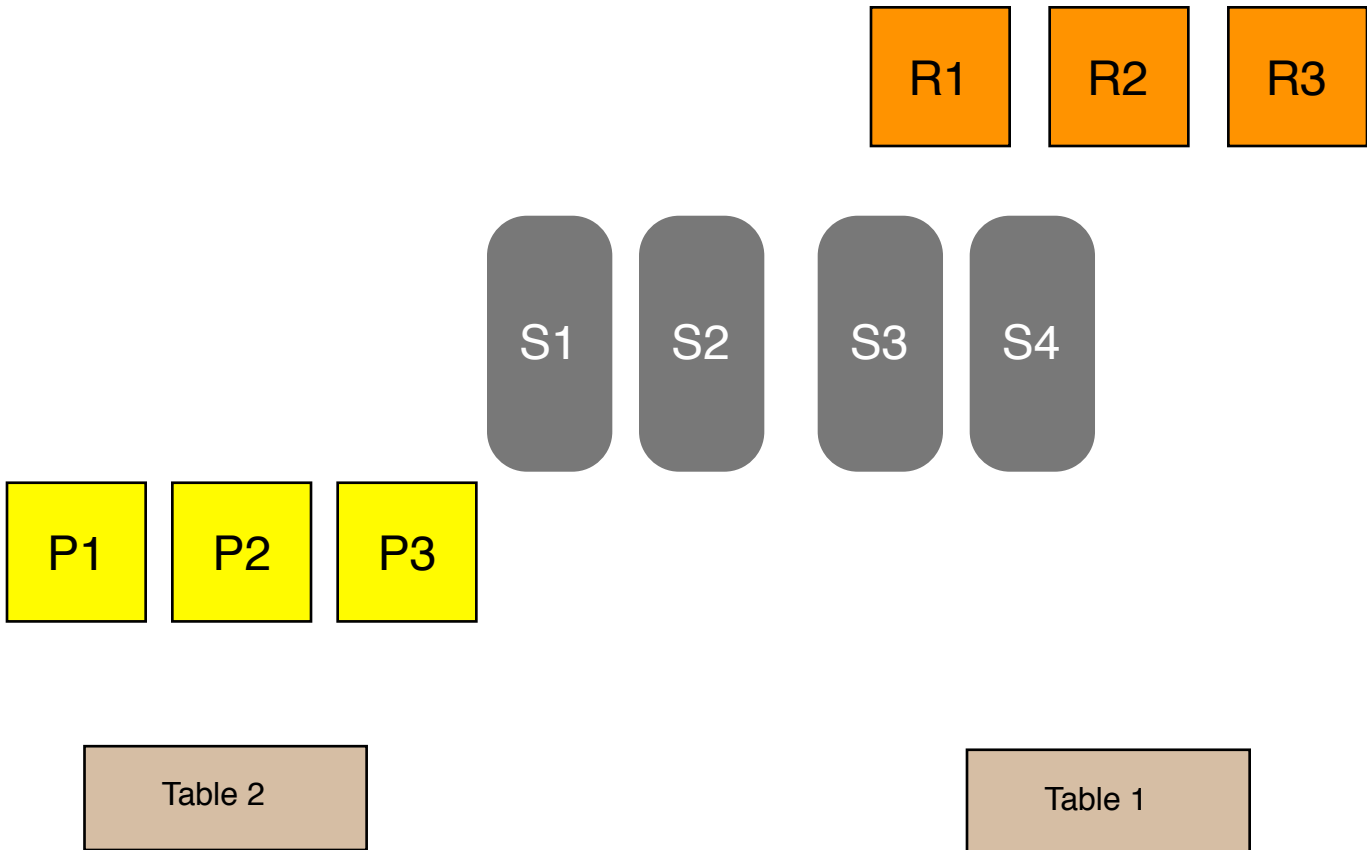

Stage 6

Rifle 10 Pistol 5 each Shotgun as needed.

Shotgun staged on table 1. Shooter starts behind table 1 with rifle in hand. when ready, say I'm ready. ATB, with rifle engage rifle targets in a (R1-R2-R1-R2-R3-R1-R2-R1-R2-R3) sweep, starting from either end. Make rifle safe. With shotgun, engage fallers till down. Shooter may engage fallers from table 1 to table 2 (basketball traveling rules apply). Watch 170. Make shotgun safe. From behind table 2, with pistols engage pistol targets (P1-P2-P1-P2-P3-P1-P2-P1-P2-P3) sweep, starting from either end. Take long guns to unloading table.