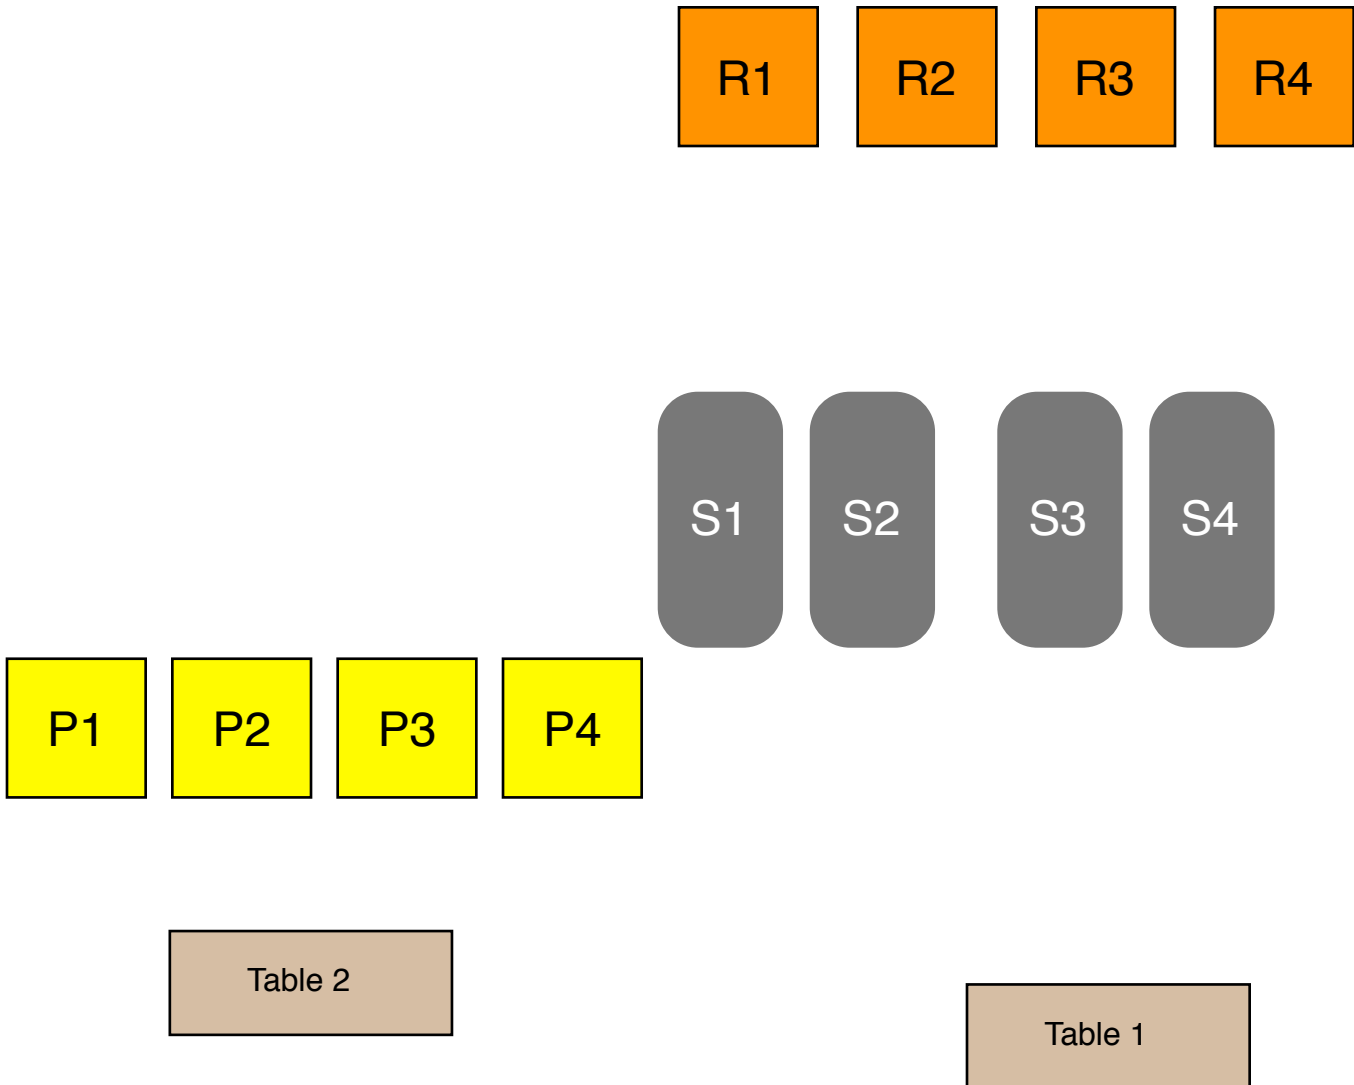

Stage 1

Rifle 10 Pistol 5 each Shotgun as needed

Shotgun staged on table 2, rifle on table 1. Shooter starts behind table 1 hands on hat. When ready, say I'm ready. ATB, engage rifle targets in a (S3-R1-R2-R3-R4-S4-R1-R2-R3-R4) sweep. Make rifle safe. Move to table 2, with pistols engage pistol targets (S1-P1-P2-P3-P4-S2-P1-P2-P3-P4) sweep. With shotgun, engage any remaining fallers. Take long guns to unloading table.

Stage 2

Rifle 10 Pistol 5 each Shotgun as needed.

Rifle and Shotgun staged on table 1. Shooter starts behind table 1 with arms crossed chest. When ready, say I'm ready. ATB with rifle, engage rifle targets in a (R1-R1-R2-R1-R2-R3-R1-R2-R3-R4) Badger sweep, starting from either end. Make rifle safe. With shotgun, engage fallers till down. Shooter may engage fallers from table 1 to table 2 (basketball traveling rules apply). Watch 170. Make shotgun safe. From behind table 2 engage pistol targets in a (P1-P1-P2-P1-P2-P3-P1-P2-P3-P4) Badger sweet, starting from either end. Take long guns to unloading table.

Stage 3

Rifle 10 Pistol 5 each Shotgun as needed.

Rifle staged on table 1, Shotgun staged on table 2. Shooter starts behind table 1 with hands on pistols. When ready say I'm ready. ATB with rifle, engage rifle targets in a Nevada sweep from either end (R1,R2,R3,R4,R3,R2,R1,R2,R3,R4). Make rifle safe. Move to table 2, with shotgun, engage fallers till down. Make shotgun safe. From behind table 2 engage pistol targets in a Nevada sweep from either end. (P1,P2,P3,P4,P3,P2,P1,P2,P3,P4). Take long guns to unloading table